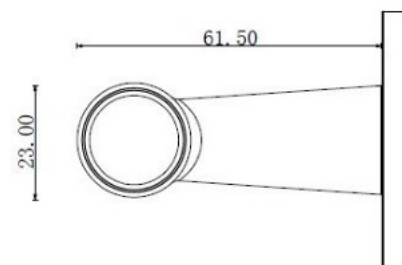

PRODUCT SHEET

Description:

Zamak Door Handle "House", Brushed Brass, 8x8x95mm Split Spindle, Incl. Round Spring Rosettes, Oval Key Hole, Escutcheons, Hex Key, Wooden Screws, M4 Connecting Screws & Washers. cc: 38mm. Door Thickness: 38-50mm.

Item number:

27.20.310-0

Units	Box	Carton	HS Code	Barcode
Pair	1	20	8302411000	 5704866511995

SISO A/S

Mileparken 11
DK-2740 Skovlunde
Denmark
VAT: DK 24786013

Phone +45 45 830 900

www.siso.dk
siso@siso.dk

Danske Bank
Nytorv Branch
Copenhagen
SWIFT: DABADKKK

Account no.
4180 3112 112936
IBAN Account
DK7230003112112936