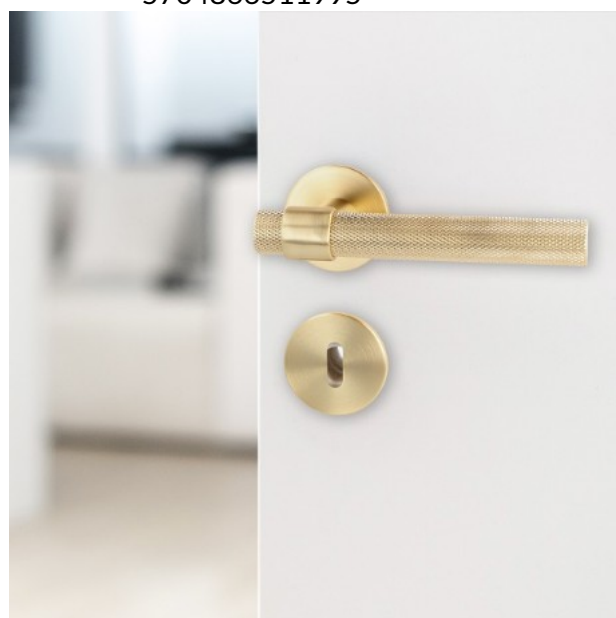

PRODUCT SHEET

Description:

Zamak Door Handle "House", Brushed Brass, 8x8x95mm Split Spindle, Incl. Round Spring Rosettes, Oval Key Hole, Escutcheons, Hex Key, Wooden Screws, M4 Connecting Screws & Washers. cc: 38mm. Door Thickness: 38-50mm.

Item number:

27.20.310-0

Units	Box	Carton	HS Code	Barcode
Pair	1	20	8302411000	 5704866511995

SISO A/S

Mileparken 11
DK-2740 Skovlunde
Denmark
VAT: DK 24786013

Phone +45 45 830 900

www.siso.dk
siso@siso.dk

Danske Bank
Nytorv Branch
Copenhagen
SWIFT: DABADKKK

Account no.
4180 3112 112936
IBAN Account
DK7230003112112936